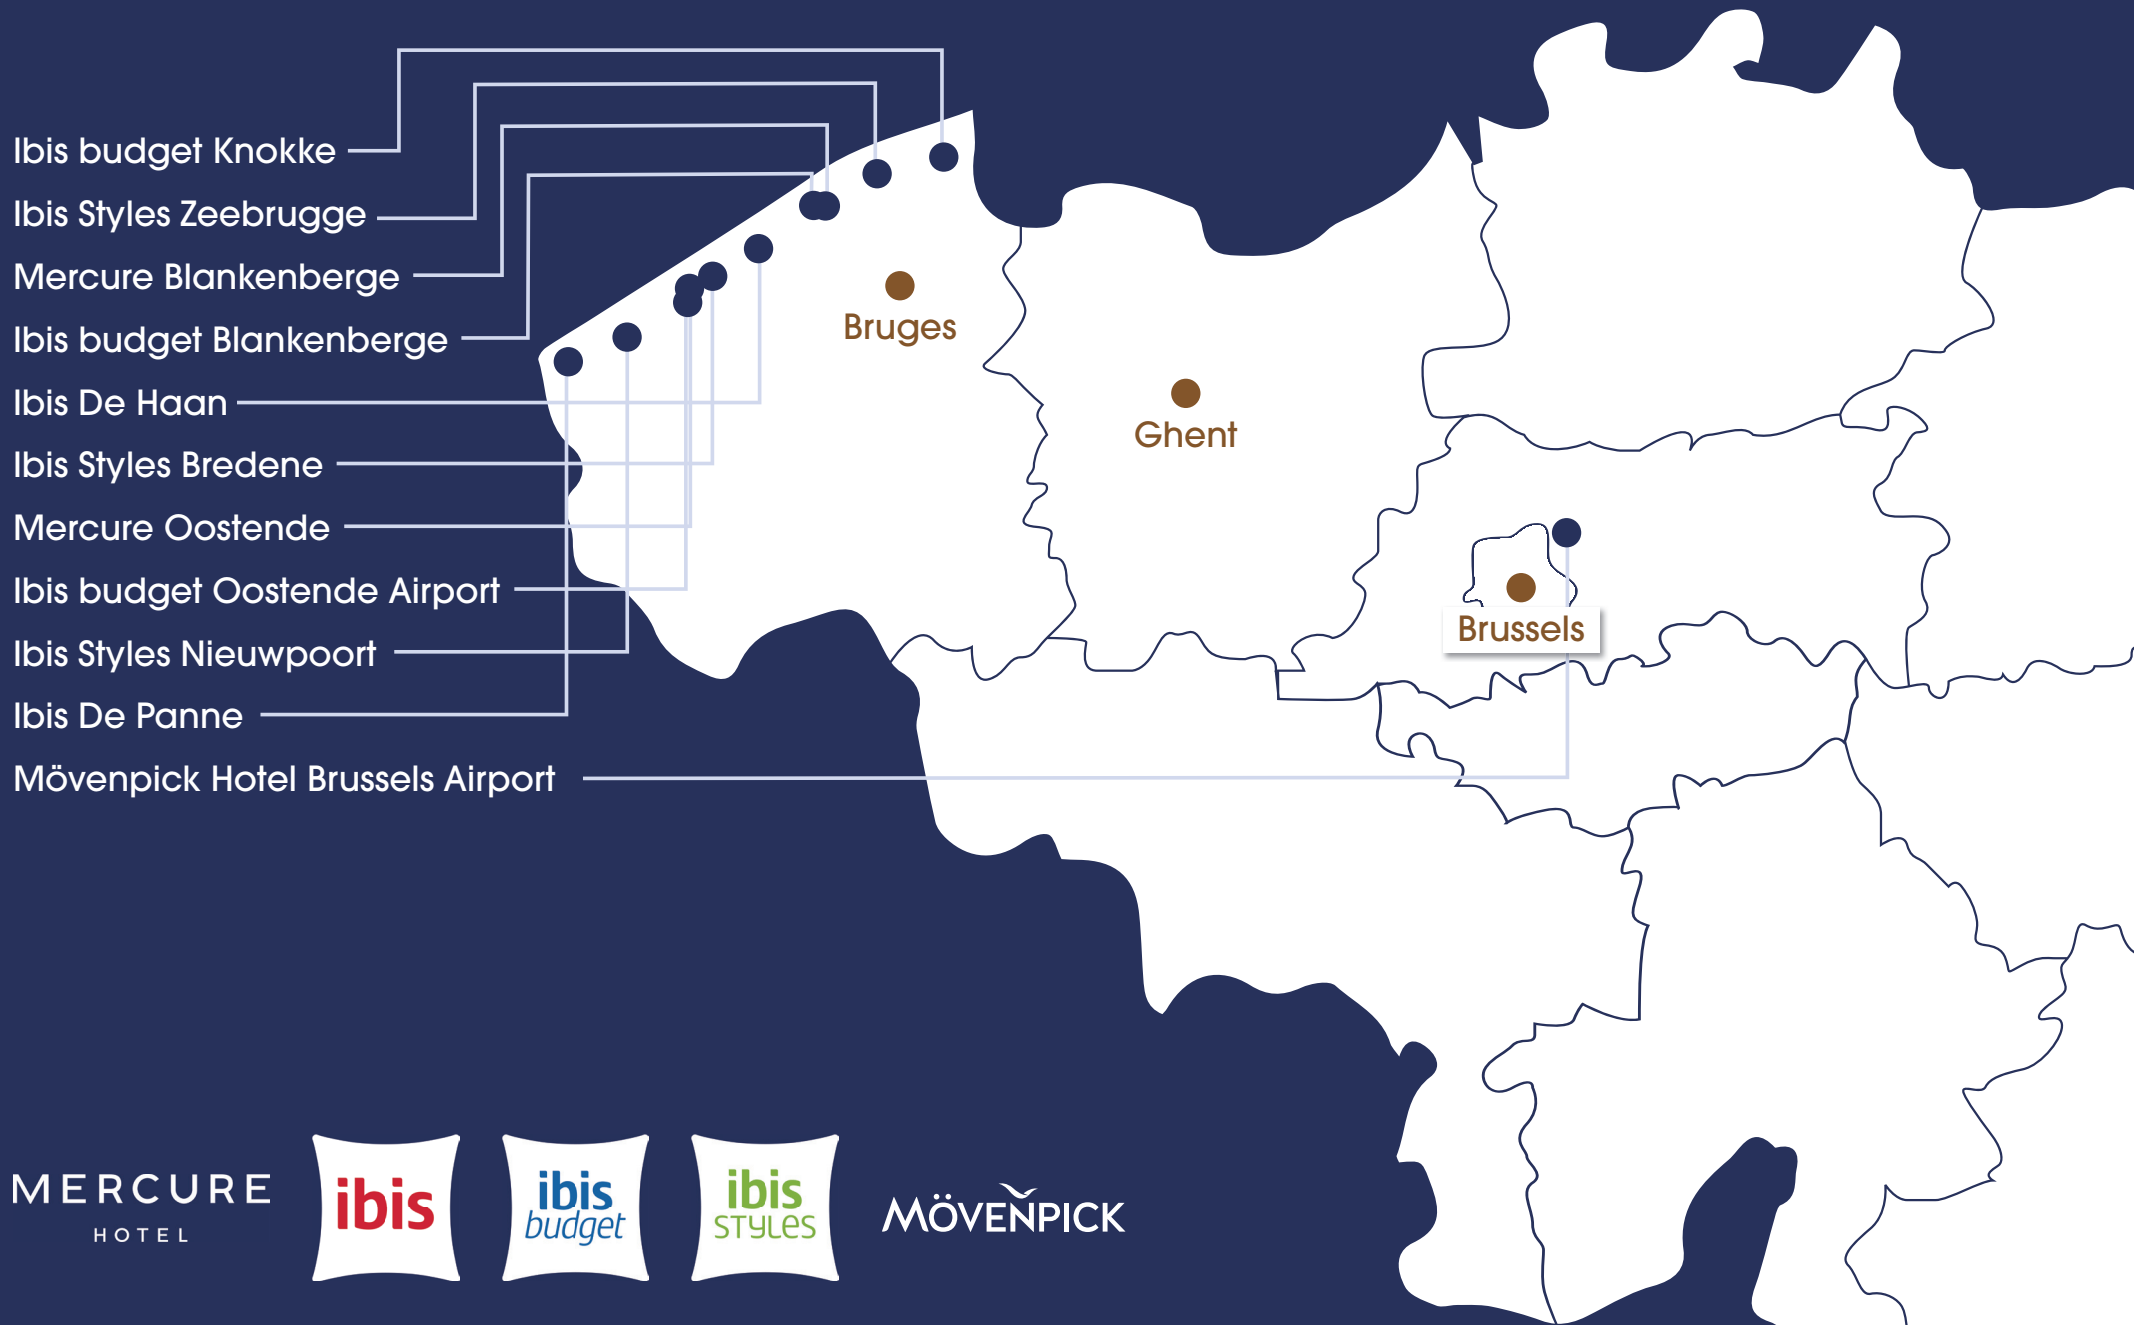

Discover our different hotels in De Panne, Nieuwpoort, Middelkerke, Ostend, Bredene, De Haan, Blankenberge, Zeebrugge, Knokke-Heist and Brussels.

Corporate events

Meetings

Teambuildings

Group travel

Corporate Accommodation

MERCURE
HOTEL

MÖVENPICK

HOTELS FACTS AND FIGURES

IBIS BUDGET OOSTENDE AIRPORT

General

- 102 compact rooms
- Reception open 24/7
- Green Key hotel

In the area

- Raversyde beach and domain
- Extensive bicycle network intersection
- International Airport Ostend
- Dog beach

Airport Ostend
5 min

Bruges
35 min

Ghent
50 min

Brussels
90 min

IBIS BUDGET BLANKENBERGE

General

- Centre hotel
- Within walking distance of the train station
- 79 compact rooms
- Reception open 24/7

In the area

Aiport Ostend
5 min

Knokke-Heist
20 min

Bruges
35 min

Ghent
50 min

Brussels
90 min

IBIS STYLES NIEUWPOORT

General

- Rural location
- 97 elegant rooms
- Reception open 24/7
- Green Key hotel