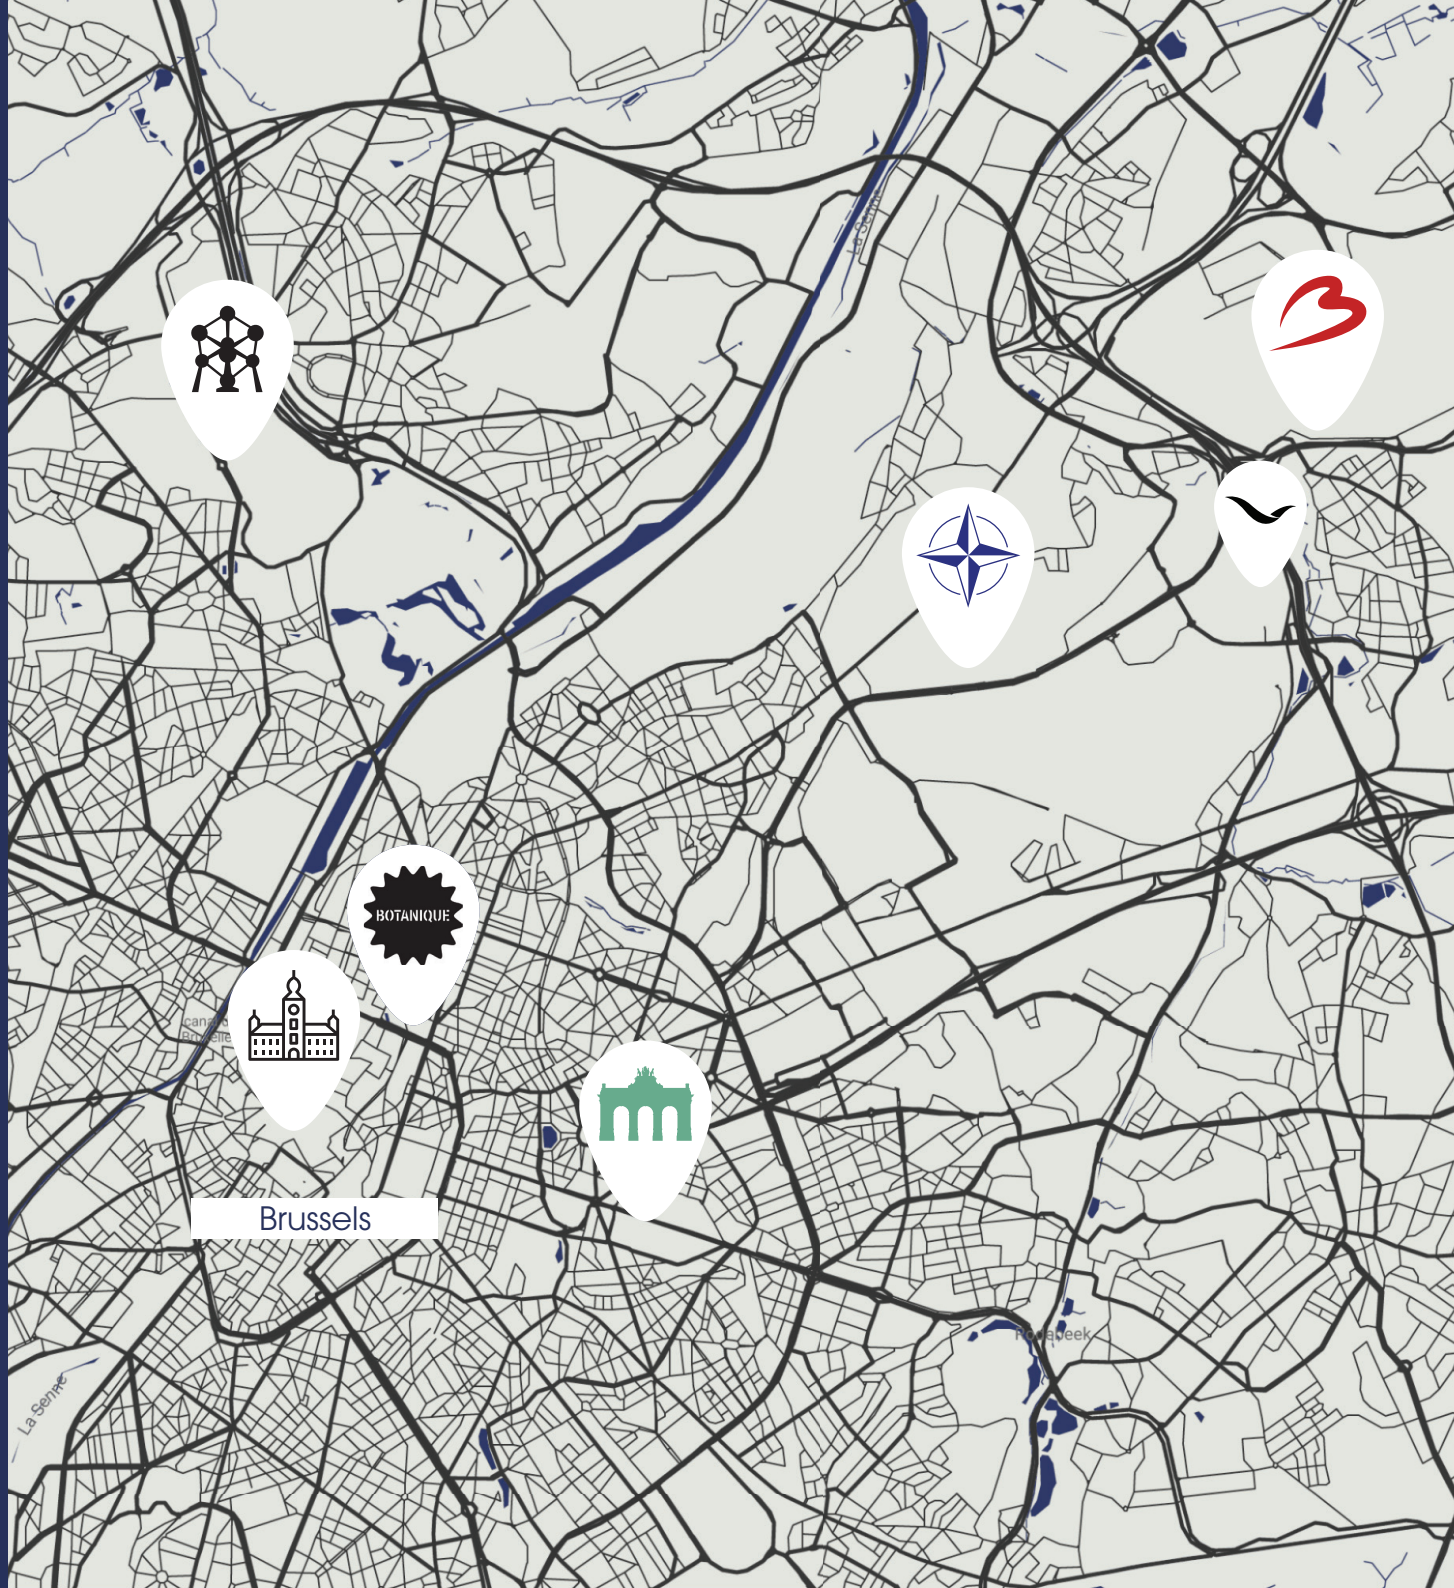

Blankenberge

Zeebrugge

Knokke-Heist

Rontsaartbeek

HOTSPOTS CITY

Mövenpick Hotel Brussels Airport is located near Brussels and all its beauty. In the area of the hotel, apart from Brussel Airport, you also have lots of other not-to-be-missed hotspots. **The following map gives you some suggestions for your next trip.**

 Brussels Airport

 Mövenpick Hotel
Brussels Airport

 NATO HQ Brussels

 Atomium

 BOTANIQUE
Cultural Centre
Botanique

 Grand Place

 Jubelpark

HOTELS
CATERING