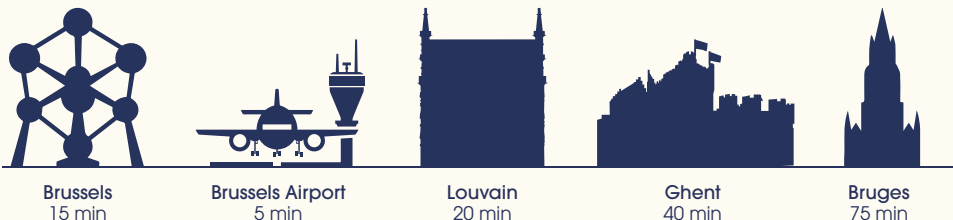

In the area

- Blankenberge beach
- Sea Life
- The bustling centre of Blankenberge
- The marina
- Casino Blankenberge
- Historic city of Bruges

Facilities

- Heated rooftop swimming pool
- Charming lounge bar
- 2 polyvalent meeting rooms up to 80 guests

MÖVENPICK HOTEL BRUSSELS AIRPORT

General

- 103 elegant rooms
- Reception open 24/7

In the area

- Historic centre of Brussels
- Atomium
- Royal Palace
- Botanic Gardens

Facilities

- Gym and wellness with sauna and hammam
- Cozy lounge bar
- Rooftop restaurant Magritte with panoramic views over Brussels
- Spacious underground car park P21 with 59 charging points

HOTSPOTS COAST

Our coastal hotels are spread along the entire coastline, where there is plenty to experience. Each coastal town has many not-to-be-missed hotspots. On the following map, **we have marked some must-see hotspots in each seaside town!**