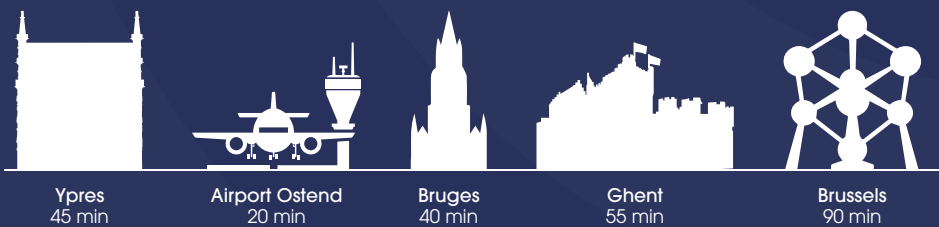

Aiport Ostend
5 min

Knokke-Heist
20 min

Bruges
35 min

Ghent
50 min

Brussels
90 min

IBIS STYLES NIEUWPOORT

General

- Rural location
- 97 elegant rooms
- Reception open 24/7
- Green Key hotel

In the area

- Largest marina in Northern Europe
- Nieuwpoort beach
- Historic city of Ypres
- Nature reserve De Ijzermunding
- Yser Tower Diksmuide

Facilities

- Heated indoor swimming pool
- Wellness facilities with sauna and hammam
- Charming bar with sunny terrace
- Large aboveground car park with charging stations