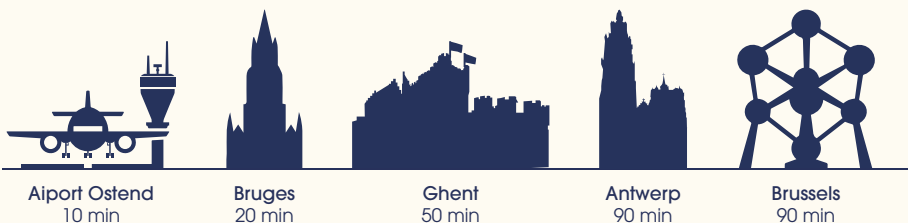

Facilities

- Charming lounge bar
- Fitness
- Equiped meeting room with a capacity of 25 guests