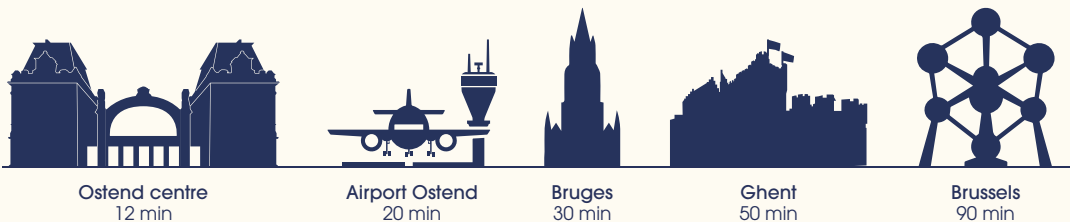

In the area

- Largest marina in Northern Europe
- Nieuwpoort beach
- Historic city of Ypres
- Nature reserve De Ijzermunding
- Yser Tower Diksmuide

Facilities

- Heated indoor swimming pool
- Wellness facilities with sauna and hammam
- Charming bar with sunny terrace
- Large aboveground car park with charging stations

IBIS STYLES BREDENE

General

- Location near the sea
- 81 stylish rooms
- Reception open 24/7
- Green Key hotel

In the area

- Centre of Bredene
- Port of Ostend
- Fort Napoleon
- Twins surf club
- MEC Staf Versluys

Facilities

- Cozy (snack)bar
- Underground car park
- Rooms with sea view
- Meeting spaces available with partner only 100m away

IBIS STYLES ZEEBRUGGE

General

- Hotel in maritime setting
- 105 elegant rooms
- Reception open 24/7
- Green Key hotel